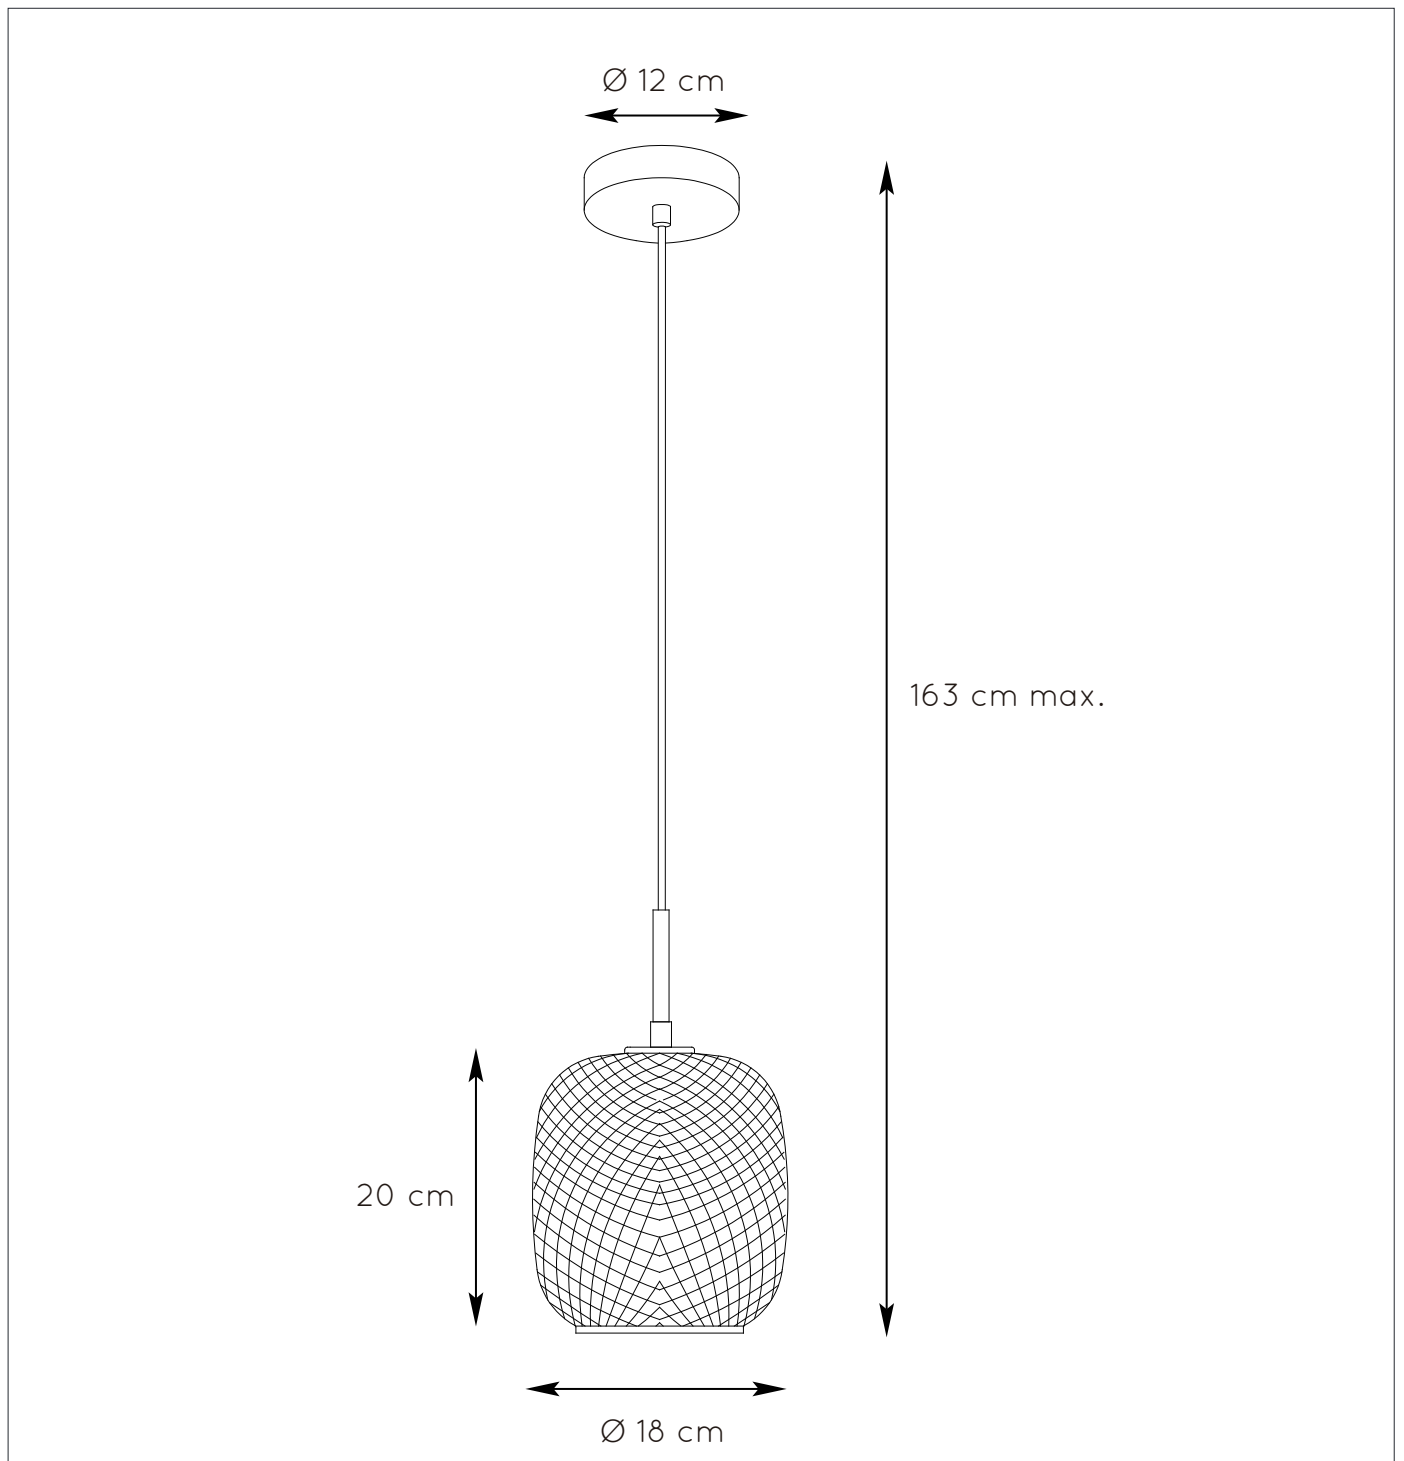

RECOMMENDED LUCIDE LIGHT SOURCE

49020/05/60

Light source dimmable : Yes

Light source incl. : No

General

Dimensions LxWxH : 18 cm x 18 cm x 163 cm

Height minimum : 50 cm

Height maximum : 163 cm

Dimensions shade LxWxH : Ø 18 cm x 20 cm

Main material : Glass and metal

Ceiling rose material : Metal

Color : Clear and satin brass

Style : Modern

Shape: Round

Weight : 0.8 kg

Warranty : 2 years

Product specifications

Dimmable : No

Light direction : Around (Diffuse)

Adjustable in height : Adjustable In Height (Before Installation)

Directional : Not Directional

Cable : Yes, Cable On Product

Cable length : 130 cm

Bulb type & maximum wattage : E27- max. 40W

For more specifications of this product please visit

www.lucide.com

AGATHA

Item number : 03433/01/02

EAN code : 5411212031372

LUCIDE

INSTALLATION DRAWING SPECIFICATIONS